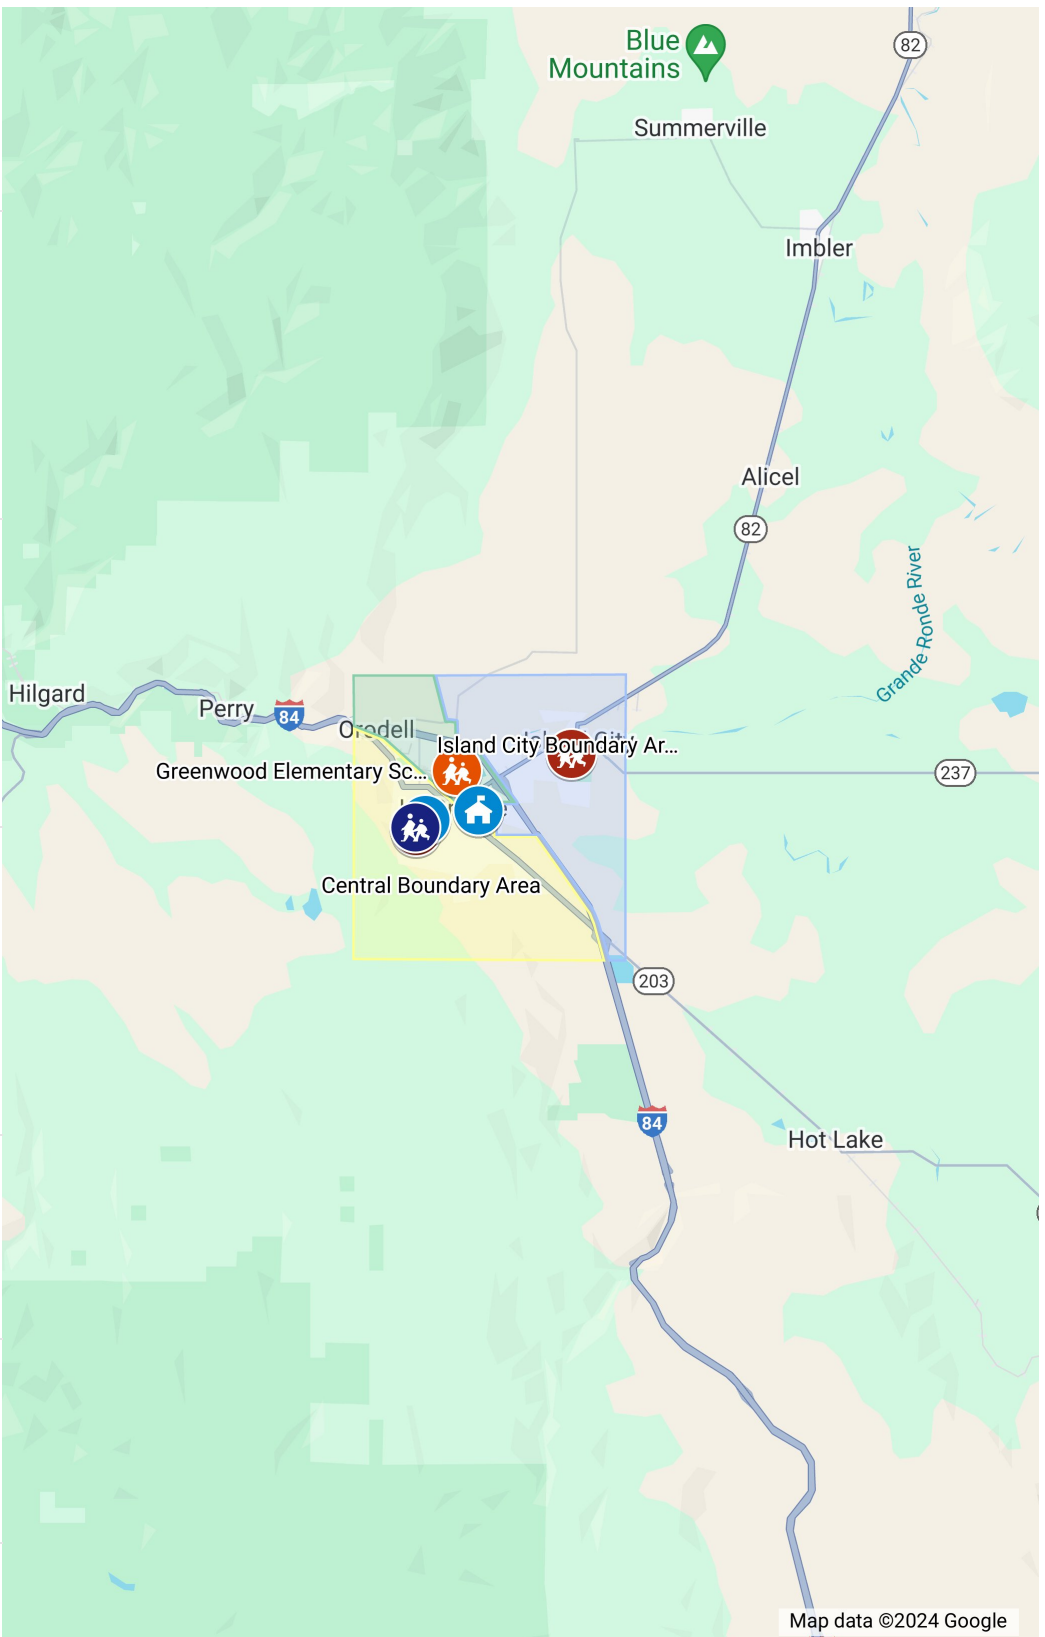

La Grande School District Boundary Map

- La Grande School District

La Grande School District

- Central Elementary School

Central Elementary School

Central Boundary Area

- Greenwood Elementary School

Greenwood Elementary School

Greenwood Boundary Area

- Island City Elementary

Island City Elementary School

Island City Boundary Area

- La Grande Middle School

La Grande Middle School

- La Grande High School

La Grande High School

Color coded for elementary schools, Central Elementary, Greenwood Elementary and Island City Elementary. All elementary schools feed to La Grande Middle School. La Grande Middle School feeds to La Grande High School.

Map data ©2024 Google